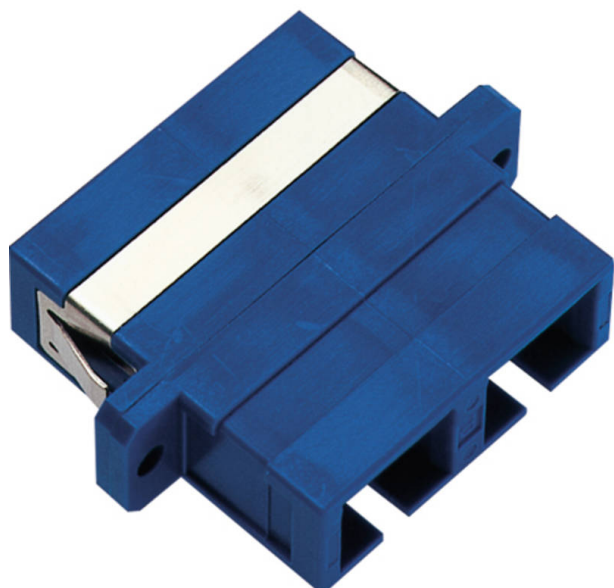

Enbeam SC Duplex Adaptor Singlemode - Blue (5-pack)

Item Code: 200-366-05

excel
without compromise.

✕ 25 year system warranty

✕ Single mode & Multi mode

✕ Dust caps included

✕ SC,LC versions

Product Overview

Excel Enbeam fibre optic adaptors have been designed to present a range of optic fibre connectors. The adaptors are constructed to allow fitting in the bulkheads with screws. The housings are manufactured from a range of plastics and metals selected to provide the optimum performance.

Product Specifications

Feature	Values
Suitable for type of fibre	Single mode
Type of connector connection 1	SC duplex
Type of connector connection 2	SC duplex
Material housing	Plastic
Type of fastening	Screw
Colour	Blue

Additional specifications

Features	Values
Insertion Loss	< 0.2 dB
Durability (500 Mating)	0.2 dB Max Increase
Operating Temperature	-40°C to +80°C
Retention Force	200 - 600 grams

Enbeam SC Duplex Adaptor Singlemode - Blue (5-pack)